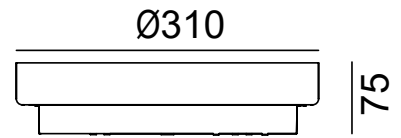

OUTDOOR LIGHT CEILING MOUNTED

TECHNICAL SHEET
KL-OD0066

KEYLIGHT

SPAIN

PRODUCTOS DE ILUMINACION

FEATURES

- 220-240V
- CE ROHS Certified
- Aluminum die-casting body
- PC Diffuser
- 3-years warranty

SPECIFICATIONS

Product Code	KL-OD0066
Power	30W
Input	220-240V
Luminous flux	2200 lm
Color Temperature	2700k-6500k
Beam Angle	120°
Power factor	≥0.90
CRI	80
Finishing Colors	White/Silver Grey/Dark Grey/Black
LED Type	SMD
IP Rating	IP54 Class 1
Size	Ø310mm*75mm
Warranty	3 years